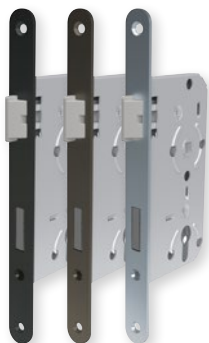

55/72/8	Black satin		PVD Titan satin		Edelstahl matt	
DIN R	ESS-RBS557252	17,90 €	ESS-RTT557252	17,90 €	ESS-RM557252	12,90 €
DIN L	ESS-RBS557262	17,90 €	ESS-RTT557262	17,90 €	ESS-RM557262	12,90 €

WC